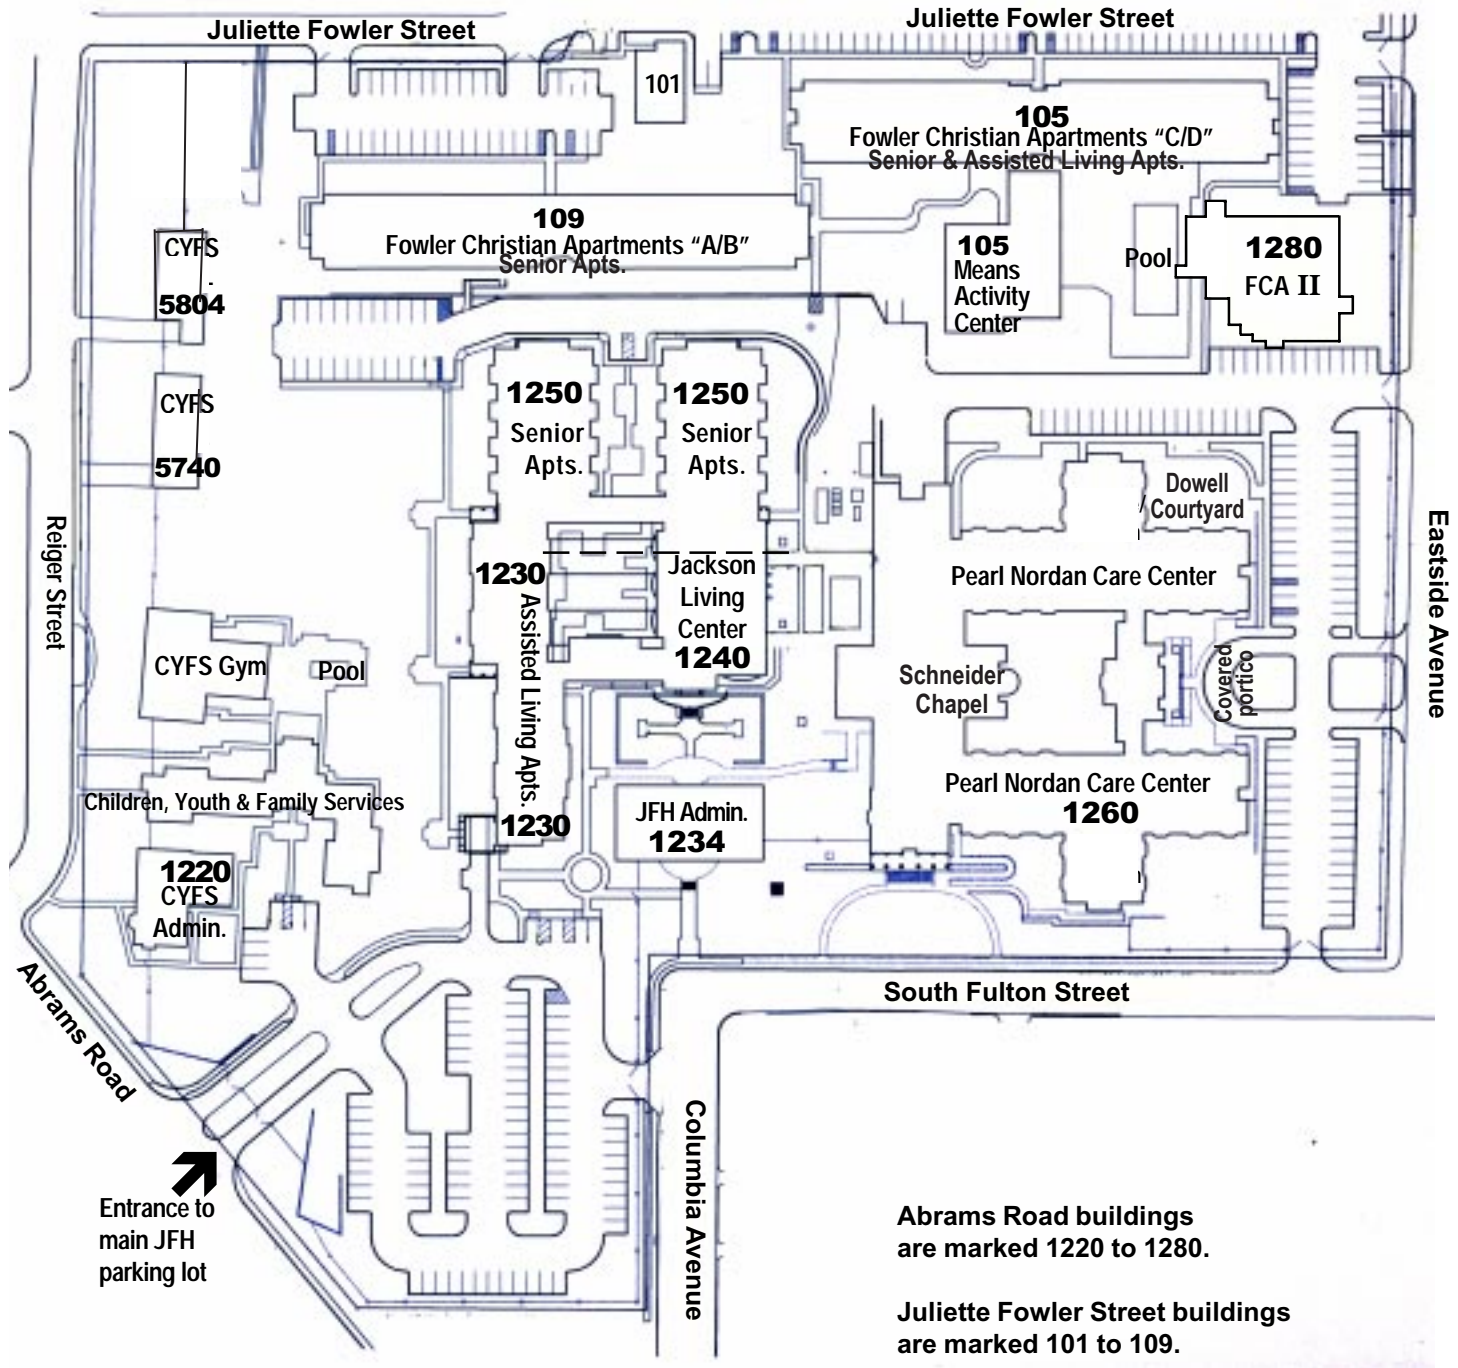

# Campus Map

Randall Park/Softball field 

 Entrance to main JFH parking lot

 North

Abrams Road buildings are marked 1220 to 1280.

Juliette Fowler Street buildings are marked 101 to 109.

Reiger Street homes are marked 5740 to 5804